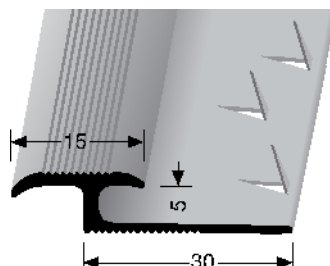

# Product specification sheet

- **Profile type:**

**292 T**

- **Description:**

Connecting profile aluminium, fluted, adaptable with carpet claws

- **Application:**

Connecting profile for seam covering of textile floorings

- **Lengths:**

2,7 m

- **Gauge:**

5,0 mm

- **Visible width:**

15,0 mm

- **Profile Alloy:**

Aluminium: EN AW-6060